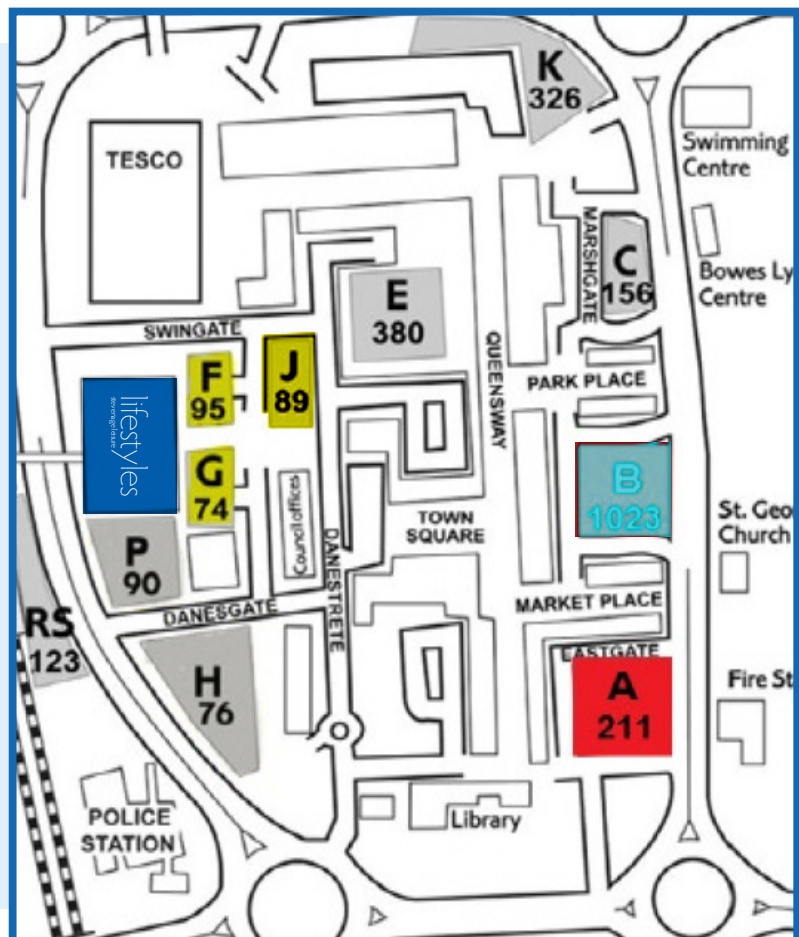

lifestyles member parking

Parking is available for members whilst using the centre.

Arrival between 06:00 - 23:00

Members will be able to park in the following Car Parks for 2 hours only at no charge. See Car Parks marked **BLACK** (B).

Arrival between 06:00 - 11:59

Members will be able to park in the following Car Parks in the AM for 2 hours only at no charge. See Car Parks marked **RED** (A).

Arrival between 12:00 - 23:00

Members will be able to park in the following Car Parks in the PM for 2 hours only at no charge. See Car Parks marked **YELLOW** (F, G, J).

Do not enter the car park without taking a chip coin or the full daily fee will apply. You are only permitted to park within the marked spaces or your vehicle will be removed. If your stay is over 2 hours, you will be required to pay the extra fee at the pay station, see the car park tariff board for full details of fee required. Do not drive to a car park exit without a validated chip coin or you will be required to visit a pay station to pay the appropriate fee. Coins will only be validated if you have used the centre for an activity. Non members using the centre will be charged £1. Please ask reception for more information. Replacement of a lost or damaged chip coin will be charged at £9.00.